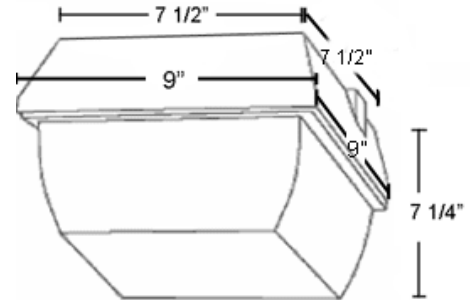

Photocontrol:

Swivel Photocontrol

Quad Tap:

Fixture works with 120, 208, 240, and 277 volts

Color:

Bronze

Weight:

6.5

DIMENSIONS

PHOTOMETRIC

70w HPS @ 8' Mounting Height

Mounting Height	Multiplier	Multiplier		
		Watts	HPS	MH CFL
8'	1.0	26		.3
9'	.8	32		.4
10'	.7	42		.5
12'	.4	35	.4	
14'	.3	50	.6	.5
		70	1.0	.9

ORDERING INFORMATION