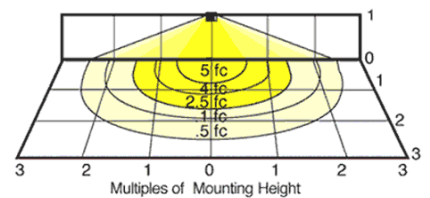

Photocontrol:

Swivel Photocontrol

Quad Tap:

Fixture works with 120, 208, 240, and 277 volts

Color:

Bronze

Weight:

6.5

DIMENSIONS

PHOTOMETRIC

70w HPS @ 8' Mounting Height

Mounting Height	Multiplier	Multiplier		
		Watts	HPS	MH CFL
8'	1.0	26		.3
9'	.8	32		.4
10'	.7	42		.5
12'	.4	35	.4	
14'	.3	50	.6	.5
		70	1.0	.9

ORDERING INFORMATION